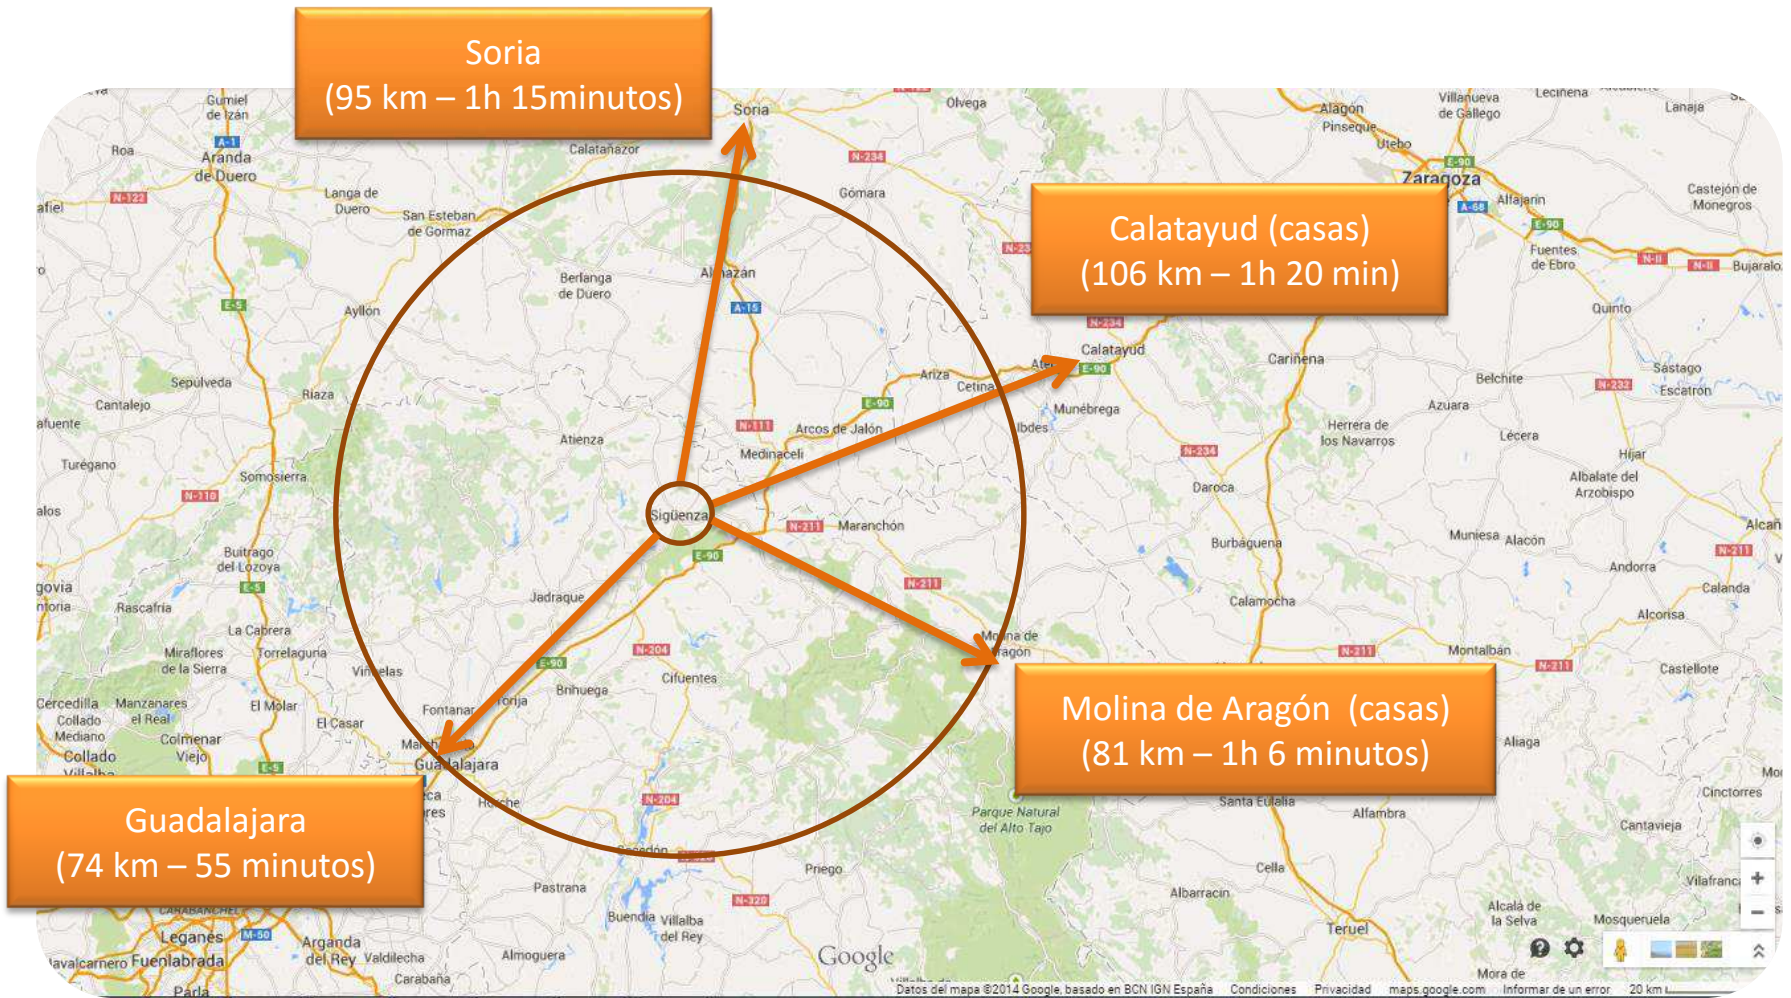

Os presentamos...

Sigüenza

Madrid

Sigüenza (km 104)

Zaragoza

Sigüenza

65-75km

Guadalajara

Iglesias evangélicas en la zona

Población alrededores

Atienza
(480 habitantes)

Sigüenza
(4.800 habitantes)

Jadraque
(1.600 habitantes)

Medinaceli
(780 habitantes)

Alcolea del Pinar
(380 habitantes)

A person is standing in a dark space, positioned between the massive, dark legs of a giant. Bright light streams through the gaps between the legs, creating a dramatic, high-contrast scene. The person is small in comparison to the giant's legs, emphasizing their relative size.