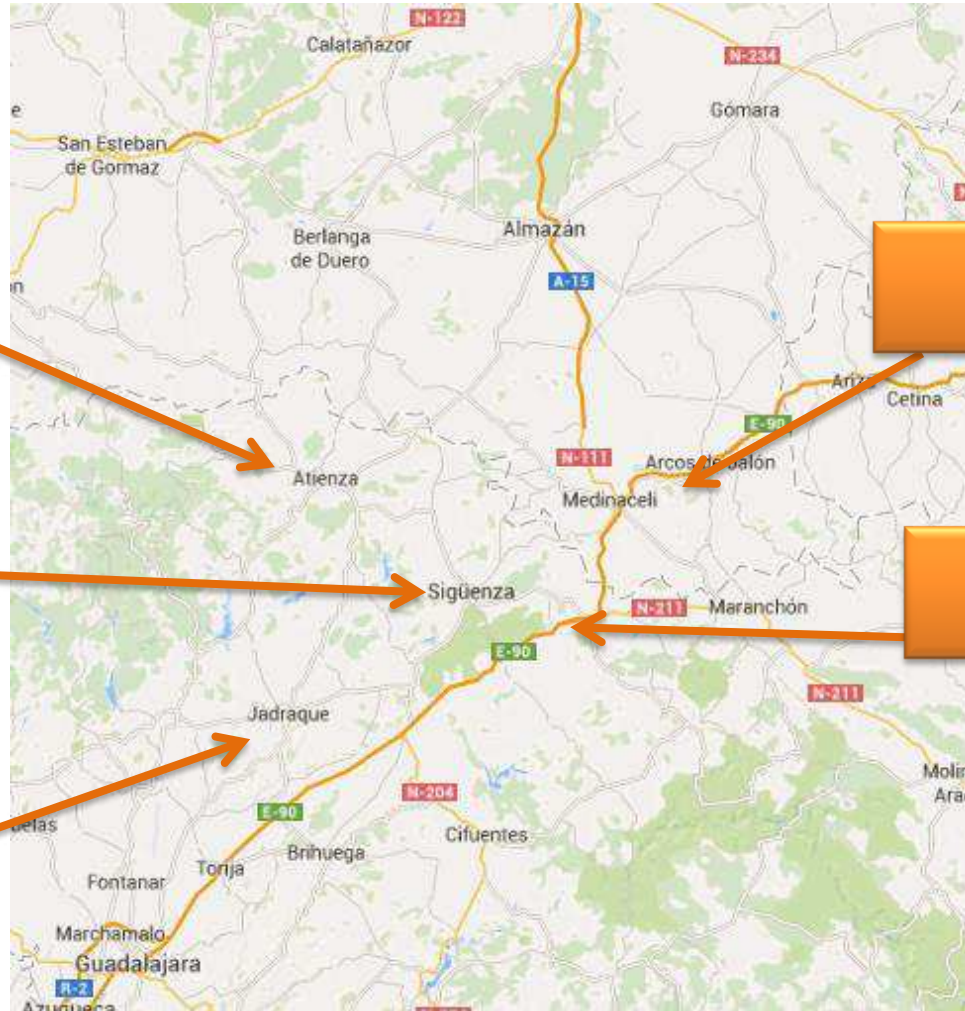

Os presentamos...

Sigüenza

Madrid

Sigüenza (km 104)

Zaragoza

Sigüenza

65-75km

Guadalajara

Iglesias evangélicas en la zona

Población alrededores

Atienza
(480 habitantes)

Sigüenza
(4.800 habitantes)

Jadraque
(1.600 habitantes)

Medinaceli
(780 habitantes)

Alcolea del Pinar
(380 habitantes)

A person is standing in a dark space, positioned between the massive, dark legs of a giant. Bright light streams through the gaps between the legs, creating a dramatic, high-contrast scene. The person is small in comparison to the giant's legs, emphasizing their relative size.