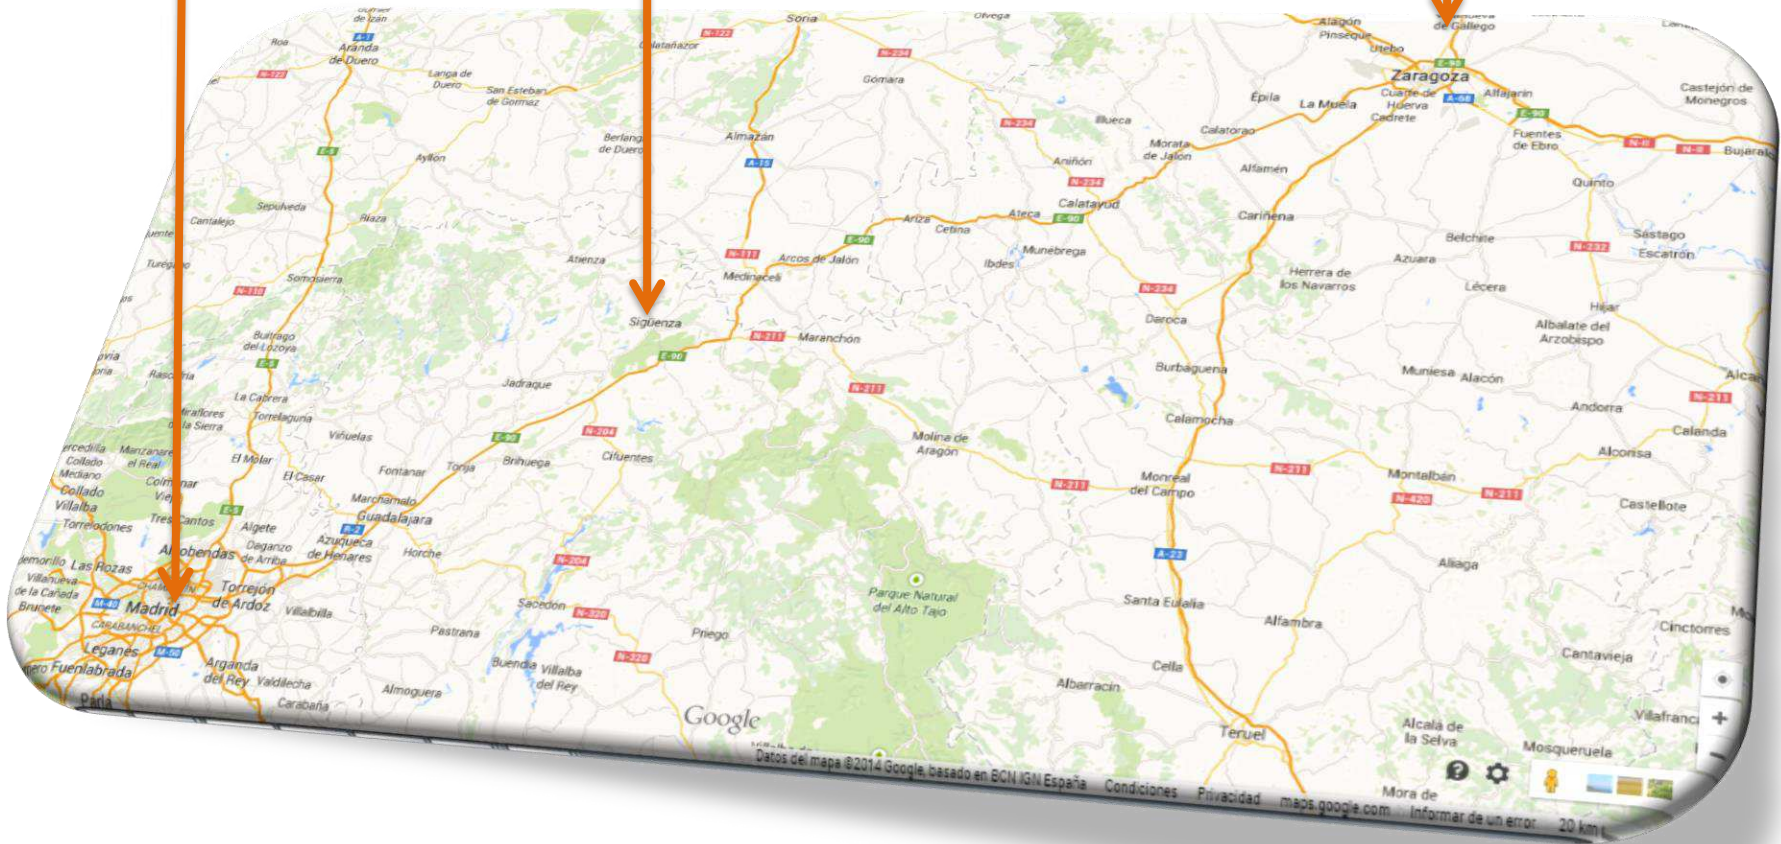

Os presentamos...

Sigüenza

Madrid

Sigüenza (km 104)

Zaragoza

Sigüenza

65-75km

Guadalajara

Iglesias evangélicas en la zona

Población alrededores

Atienza
(480 habitantes)

Sigüenza
(4.800 habitantes)

Jadraque
(1.600 habitantes)

Medinaceli
(780 habitantes)

Alcolea del Pinar
(380 habitantes)

A person is standing in a dark space, positioned between the massive, dark legs of a giant. Bright light streams through the gaps between the legs, creating a dramatic, high-contrast scene. The person is small in comparison to the giant's legs, emphasizing their relative size.